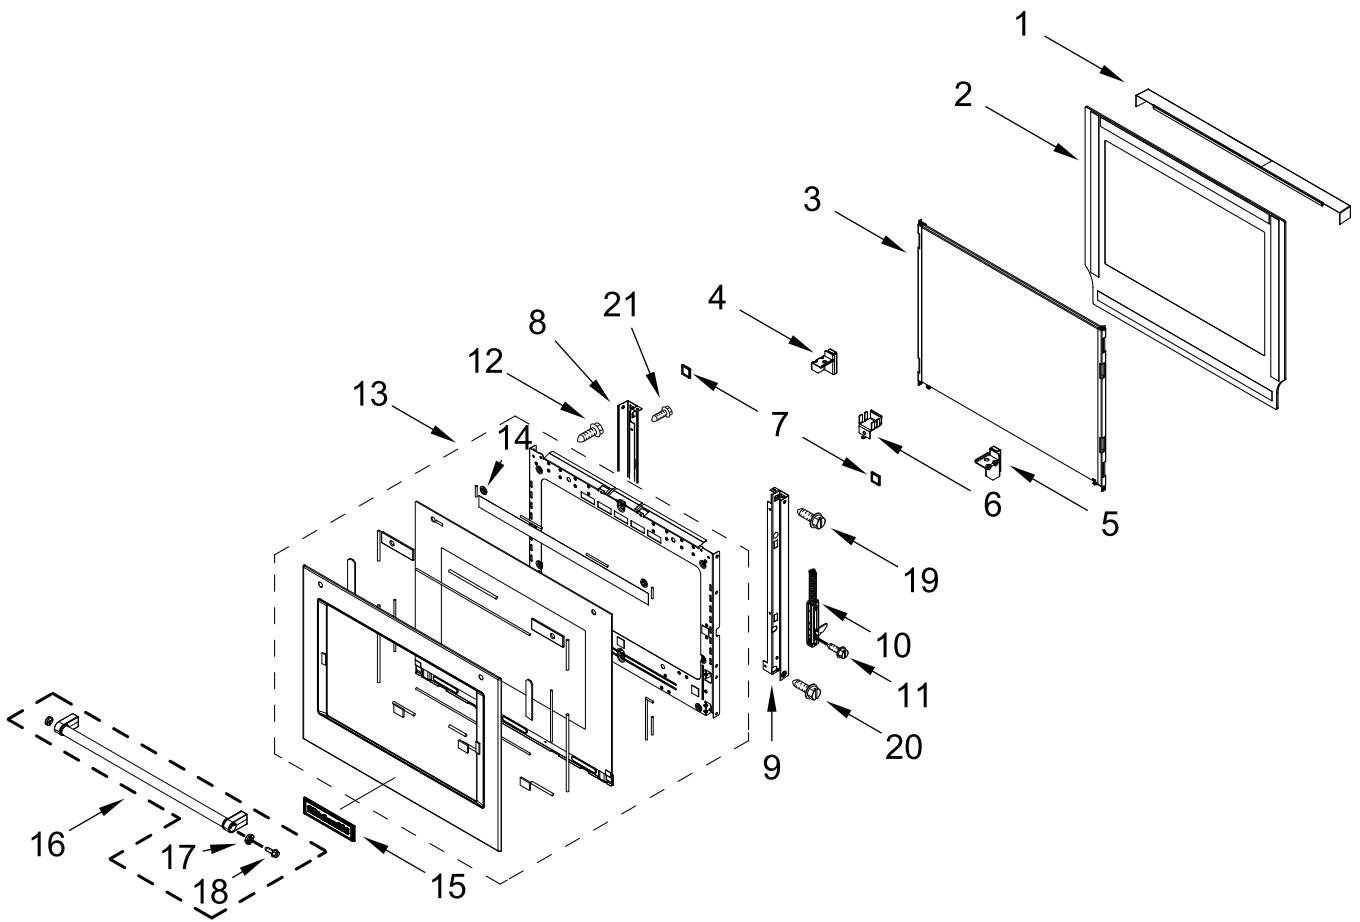

OVEN DOOR PARTS

OVEN DOOR PARTS

<u>Illus.</u> <u>No.</u>	<u>Part No.</u>	<u>Description</u>	<u>Illus.</u> <u>No.</u>	<u>Part No.</u>	<u>Description</u>	<u>Illus.</u> <u>No.</u>	<u>Part No.</u>	<u>Description</u>
1	W11597415	Top Vent Trim Assembly	8	W11302773	Rail, Door (Left)	15	W10518672	Badge
2	W11260091	Glass Cavity Assembly	9	W11302780	Rail, Door (Right)	16		Handle Assembly
3	W11304273	Air Divider Assembly	10	W11296041	Hinge, Door (Left)		W11241572	Stainless
4	W11302803	Bracket, Glass (Left)		W11296043	Hinge, Door (Right)	17	W10551026	Medallion, Handle
5	W11302802	Bracket, Glass (Right)	11	3196183	Screw	18	W10656499	Screw
6	W11302954	Bracket, Glass Reinforcement	12	W11317731	Screw (Black)	19	694091	Screw
7	W10517428	Spacer, Vent	13		Door Assembly	20	W11290045	Screw
				W11295957	Stainless	21	W10443110	Screw
				W11295959	Black Stainless			
			14	W10319024	Washer, Door