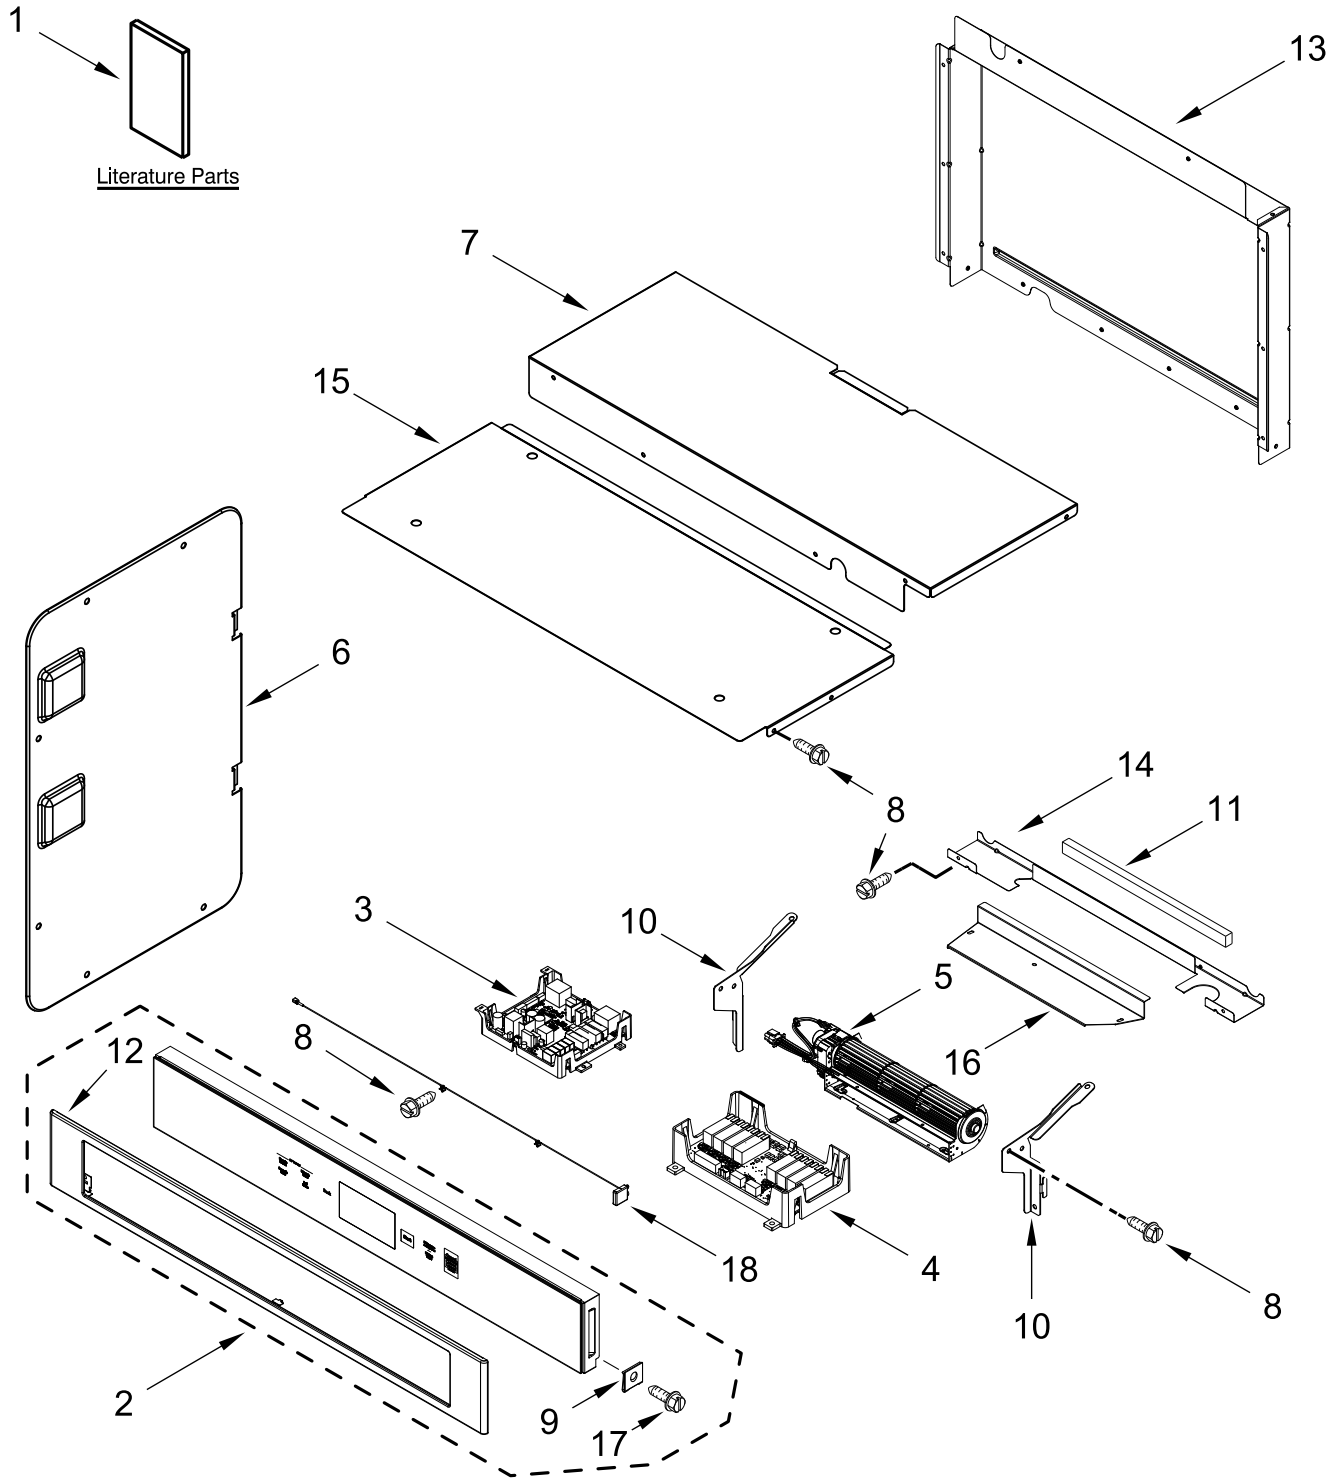

KitchenAid®

ELECTRIC COMBO WALL OVEN

MODELS:

KOCE900HSS23 (Stainless)

KOCE900HBS23 (Black Stainless)

CONTROL PANEL PARTS

CONTROL PANEL PARTS

<u>Illus. No.</u>	<u>Part No.</u>	<u>Description</u>	<u>Illus. No.</u>	<u>Part No.</u>	<u>Description</u>	<u>Illus. No.</u>	<u>Part No.</u>	<u>Description</u>
1		Literature Parts	9	4450118	Nut	18	W11409842	Antenna
	W11382204	Owner's Manual	10	W10655463	Bracket, Blower (Left)			FOLLOWING PARTS NOT ILLUSTRATED
	W11382210	Quick Start Guide		W10655462	Bracket, Blower (Right)		W11659375	Harness, Main
	W11423746	Tech Sheet					W11319486	Harness, Signal
2		Assembly, Console	11	4451758	Block, Foam		W11264646	Harness, Door Latch
	W11304146	Stainless	12		Skin, Control Panel		W11356990	Harness, Communication
	W11304148	Black Stainless		W10588740	Stainless			
3	W10850871	Control (Copernicus)		W10776407	Black Stainless		W11356991	Harness, Ground Console Combo
4	W10890118	Appliance Manager, Expansion	13	W11171004	Cover, Combo Chassis Back Duct			
5	W11397930	Blower	14	W11166802	Divider, Chassis Back		313438	Clip, Harness
6	W10655467	Chassis, Combo Side	15	W10318158	Chassis, Cover Top Front 30 IN		4450800	Screw, Grounding
7	W10588732	Chassis, Cover Top Back 30 IN	16	W10681157	Cover, Combo Blower		4448664	Clamp, Conduit
8	7101P426-60	Screw	17	W11339492	Screw (Black)		W11394923	Bag, Hardware

MICROWAVE DOOR PARTS

MICROWAVE DOOR PARTS

<u>Illus.</u> <u>No.</u>	<u>Part No.</u>	<u>Description</u>	<u>Illus.</u> <u>No.</u>	<u>Part No.</u>	<u>Description</u>	<u>Illus.</u> <u>No.</u>	<u>Part No.</u>	<u>Description</u>
1	8304588BL	Cap, Screw	6	W10319024	Washer, Door	9	W10551026	Medallion, Handle
2	7101P338-60	Screw	7		Door Assembly	10	W10656499	Screw
3	W11639555	Inner Door Assembly		W11300490	Stainless			
4	W10359769	Foam, Door Handle		W11300496	Black Stainless			
5	W11317731	Screw (Black)	8		Handle Assembly			
				W11241572	Stainless			