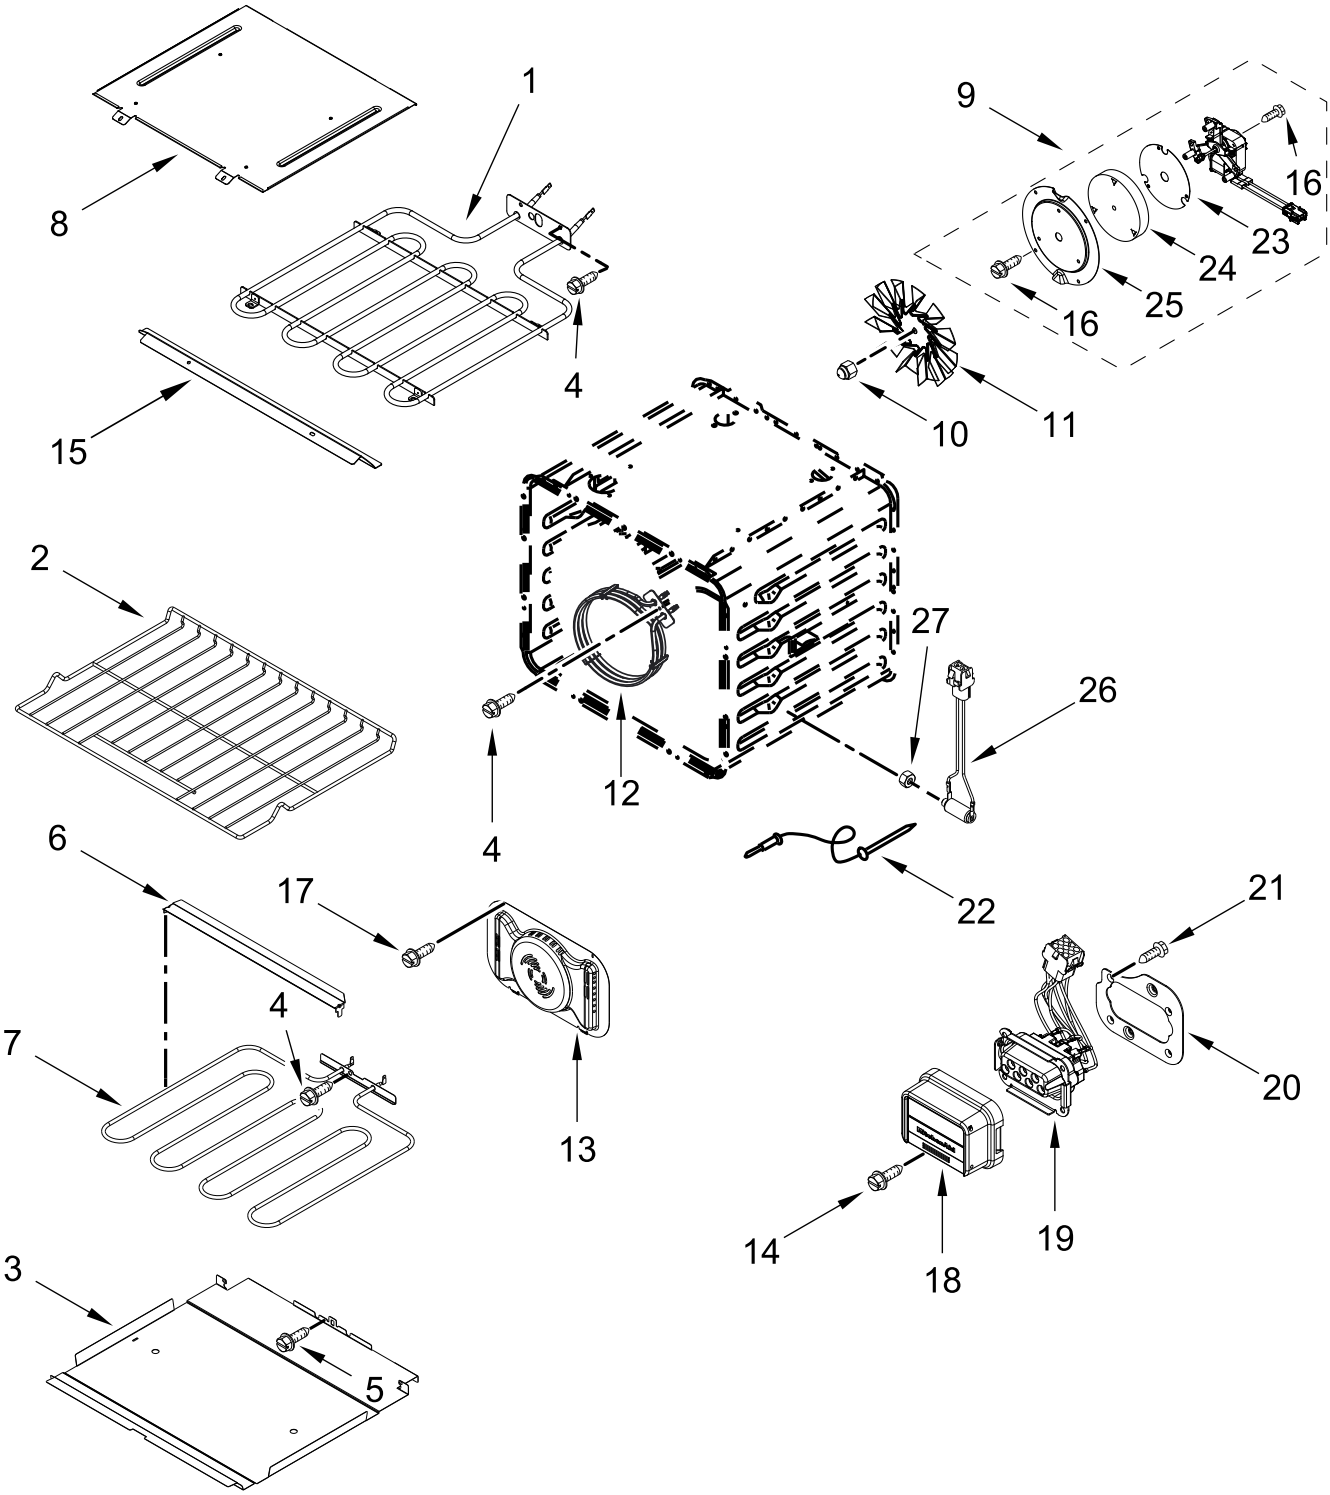

INTERNAL OVEN PARTS

INTERNAL OVEN PARTS

<u>Illus.</u> <u>No.</u>	<u>Part No.</u>	<u>Description</u>	<u>Illus.</u> <u>No.</u>	<u>Part No.</u>	<u>Description</u>	<u>Illus.</u> <u>No.</u>	<u>Part No.</u>	<u>Description</u>
1	W11238159	Element, Broil	11	W11425715	Blade, Fan	21	W11249635	Screw
2	W10554526	Rack, Oven	12	W10546519	Element, Convection	22	9755542	Probe, Temperature
3	W10318198	Tray, Hidden Bake	13	W10918895	Baffle, Bow Tie	23	W11251715	Plate, Convect Motor
4	7101P434-60	Screw	14	W11236393	Screw	24	W11251716	Insulation, Convect Motor
5	7101P426-60	Screw	15	W10588737	Shield, Broil Front	25	W11235449	Cover, Convect Plate
6	W10282957	Crossbar, Hidden Bake Tray	16	W10720084	Screw	26	W11252826	Jack, Meat Probe
7	W11292248	Element, Bake	17	W10739592	Screw	27	W11033111	Nut, Locking
8	W11235537	Reflector, Broil	18	W10903893	Cover, Connector			
9	W11244895	Convect Motor Assembly	19	W10903862	Connector, Plug Assembly Accessory			
10	W11433702	Nut, Acorn (LH)	20	W11307587	Plate, Cavity Backer