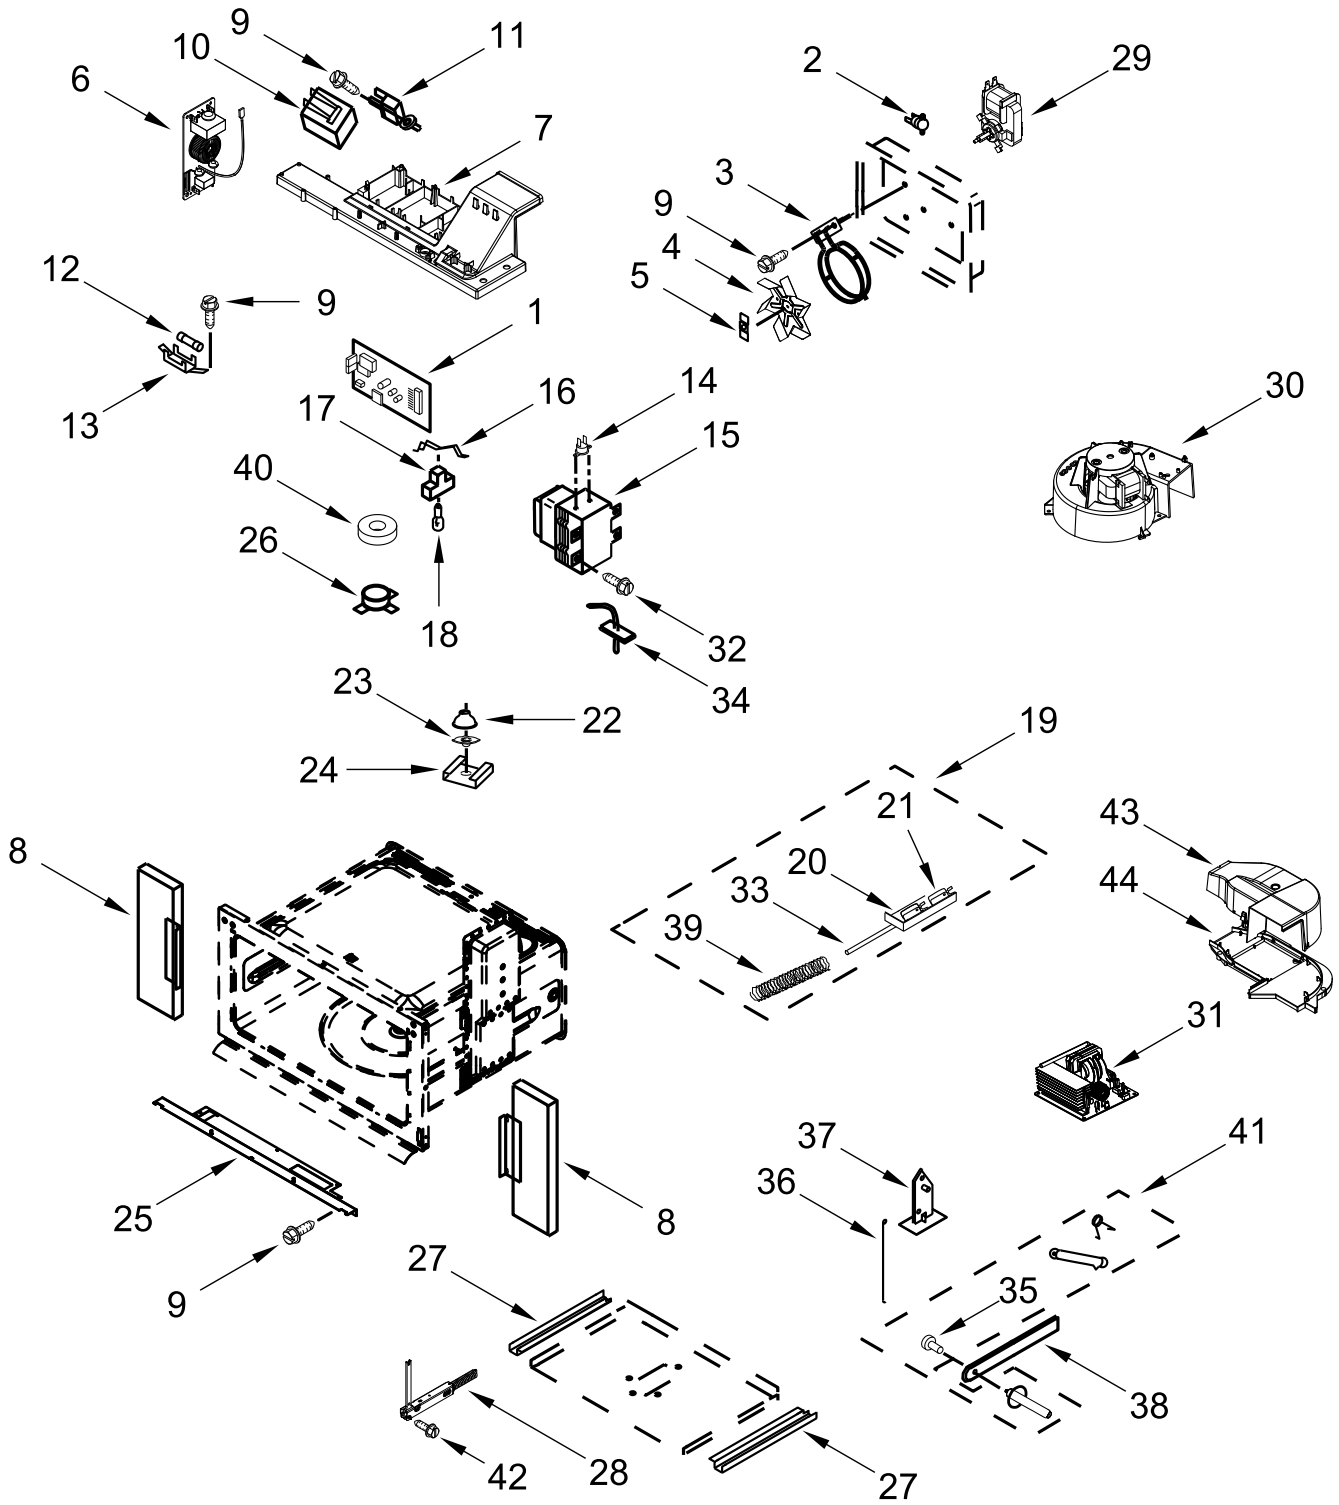

CABINET AND STIRRER PARTS

CABINET AND STIRRER PARTS

<u>Illus.</u> <u>No.</u>	<u>Part No.</u>	<u>Description</u>	<u>Illus.</u> <u>No.</u>	<u>Part No.</u>	<u>Description</u>	<u>Illus.</u> <u>No.</u>	<u>Part No.</u>	<u>Description</u>
1	W11290004	Control, Electronic	16	W10465869	Spring, Lamp	35	461967510191	Bushing
2	423107845441	Sensor, Convection	17	W10490593	Holder, Lamp	36	461967570351	Spring, Torsion
3	461967848711	Heater, Convection Element	18	W10795595	Lamp, Halogen	37	461967750494	Support
4	W11453899	Blade, Fan	19	W10358241	Assembly, Interlock Switch	38	W11213889	Arm, Sliding
5	W10120233	Nut, Speed	20	461967848881	Switch	39	423107570871	Spring, Release Rod
6	W11505129	Filter, Noise	21	W10876593	Holder, Switch	40	W10769147	Sealing, Lamp
7	461967754821	Duct, Magnetron	22	423107022541	Reflector	41	W10128850	Assembly, Sliding Arm
8	461967017491	Trim, Side (Left)	23	423107720491	Lens, Lamp	42	461967825781	Screw (Shoulder)
	461967017481	Trim, Side (Right)	24	W11440819	Clip, Spring	43	W11591019	Housing, Upper Inverter
9	461967825321	Screw	25	W11334716	Vent, Top Microwave	44	W11591018	Housing, Lower Inverter
10	461967848621	Transformer, Light (20V)	26	W10460457	Sensor, Humidity			FOLLOWING PARTS NOT ILLUSTRATED
11	461967842541	Thermoactuator	27	461967008461	Support, Bottom			
12	241908600053	Fuse	28	W11319465	Hinge, Door			
13	4375231	Block, Fuse	29	W11233698	Motor, Convection Fan	W11454022		Harness, Fan and Turntable
14	461967846741	Thermostat, Magnetron	30	W11131760	Cooling Fan Assembly	W11555168		Harness, Interlock
15	W11504545	Magnetron	31	W11504539	Inverter	W11539494		Harness, Inverter
			32	461967825381	Screw	W11539527		Jumper Harness, Communication
			33	461967750464	Rod, Push			
			34	241960100002	Sensor, Temperature