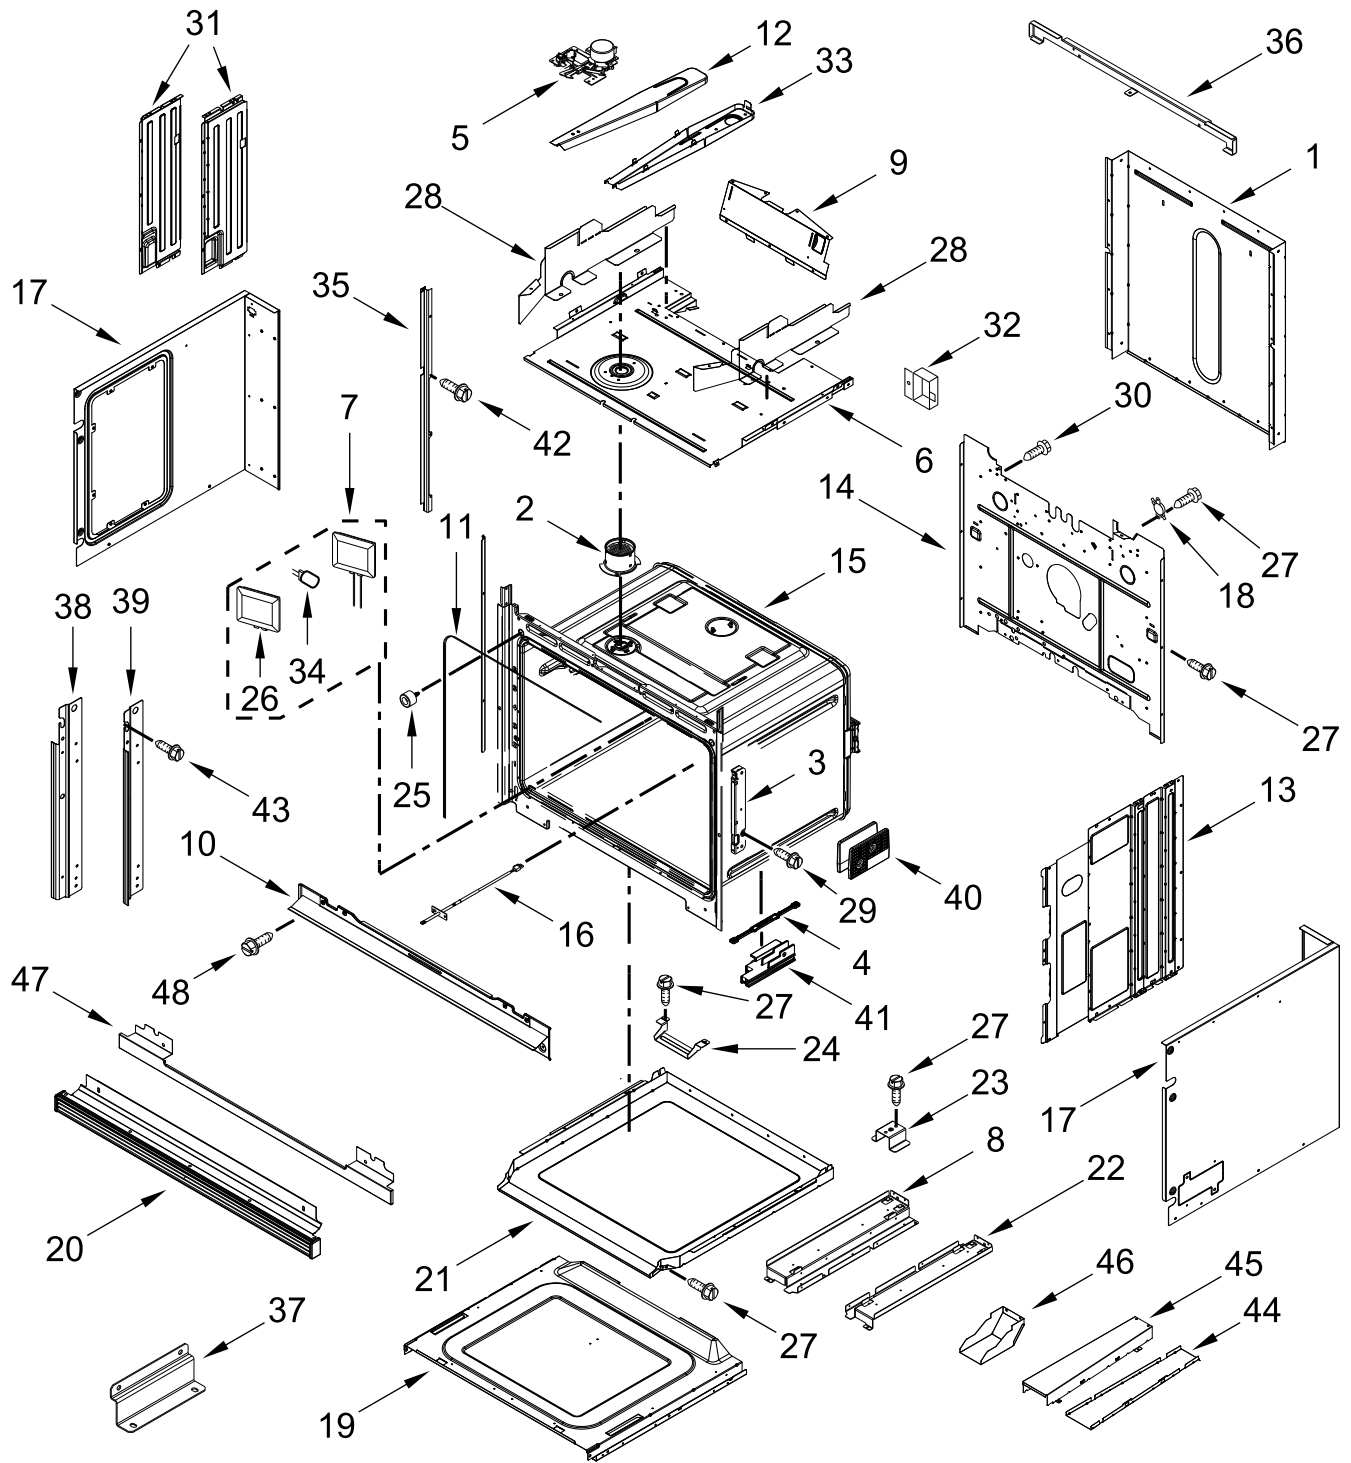

OVEN PARTS

OVEN PARTS

<u>Illus.</u> <u>No.</u>	<u>Part No.</u>	<u>Description</u>	<u>Illus.</u> <u>No.</u>	<u>Part No.</u>	<u>Description</u>	<u>Illus.</u> <u>No.</u>	<u>Part No.</u>	<u>Description</u>
1	W11134657	Duct, Lower Chassis Back	20		Assembly, Bottom Vent	36	W10283022	Support, Crossbar
2	W11085298	Tube, Vent		W11369892	Stainless	37	W10283024	Side, Bracket
3	W11239070	Receiver, Hinge (Left)		W11410028	Black Stainless	38	W11627410	Siderail, Combo (Left)
	W11239072	Receiver, Hinge (Right)	21	W11244446	Duct, Bottom Chassis	39	W11627411	Siderail, Combo (Right)
4	W11558603	Spacer, Base	22	W10283021	Support, Base (Right)	40	W11245118	Foot, Base
5	W11132456	Latch, Motorized	23	W11135135	Support, Air Channel	41	W11245114	Foot, Chassis (Left)
6	W11168071	Top, Chassis	24	W11390667	Spacer, Chassis Bottom Duct		W11245116	Foot, Chassis (Right)
7	W11205574	Assembly, Oven Light	25	W11166315	Bumper and Screw	42	W11404000	Screw
8	W10283020	Support, Base (Left)	26	W10472386	Lens, Light	43	7101P633-60	Screw (Black)
9	W10904163	Deflector, Blower	27	7101P426-60	Screw	44	W11256430	Base, Lower Back Exhaust
10	W11518347	Vent, Combo Center	28	W11186391	Deflector, Chassis (Left)	45	W11256431	Cover, Lower Back Exhaust
11	W11608108	Gasket		W11186398	Deflector, Chassis (Right)	46	W11256432	Deflector, Lower Back Exhaust
12	W11256421	Cover, Top Back Exhaust	29	W10254050	Screw	47		Trim, Bottom Vent
13	W11165274	Side, Chassis	30	W10142292	Screw		W11356753	Black
14	W11244441	Back, Chassis	31	W11167419	Cover, Suction (Left)	48	W11249635	Screw
15		Liner, Oven (Not Serviceable)		W11186675	Cover, Suction (Right)			FOLLOWING PARTS NOT ILLUSTRATED
16	W11346074	Probe, Sensor	32	8285593	Cover, Connector		W11188284	Insulation, Wrap
17	W11171909	Side, Combo Chassis (Left)	33	W11256420	Base, Top Back Exhaust		W11234758	Insulation, Cavity
	W11171919	Side, Combo Chassis (Right)	34	W10472384	Bulb, Light			
18	4449751	Thermostat (TOD)	35		Trim, Side			
19	W11135103	Base, Chassis		W11235457	Black (Left)			
				W11235458	Black (Right)