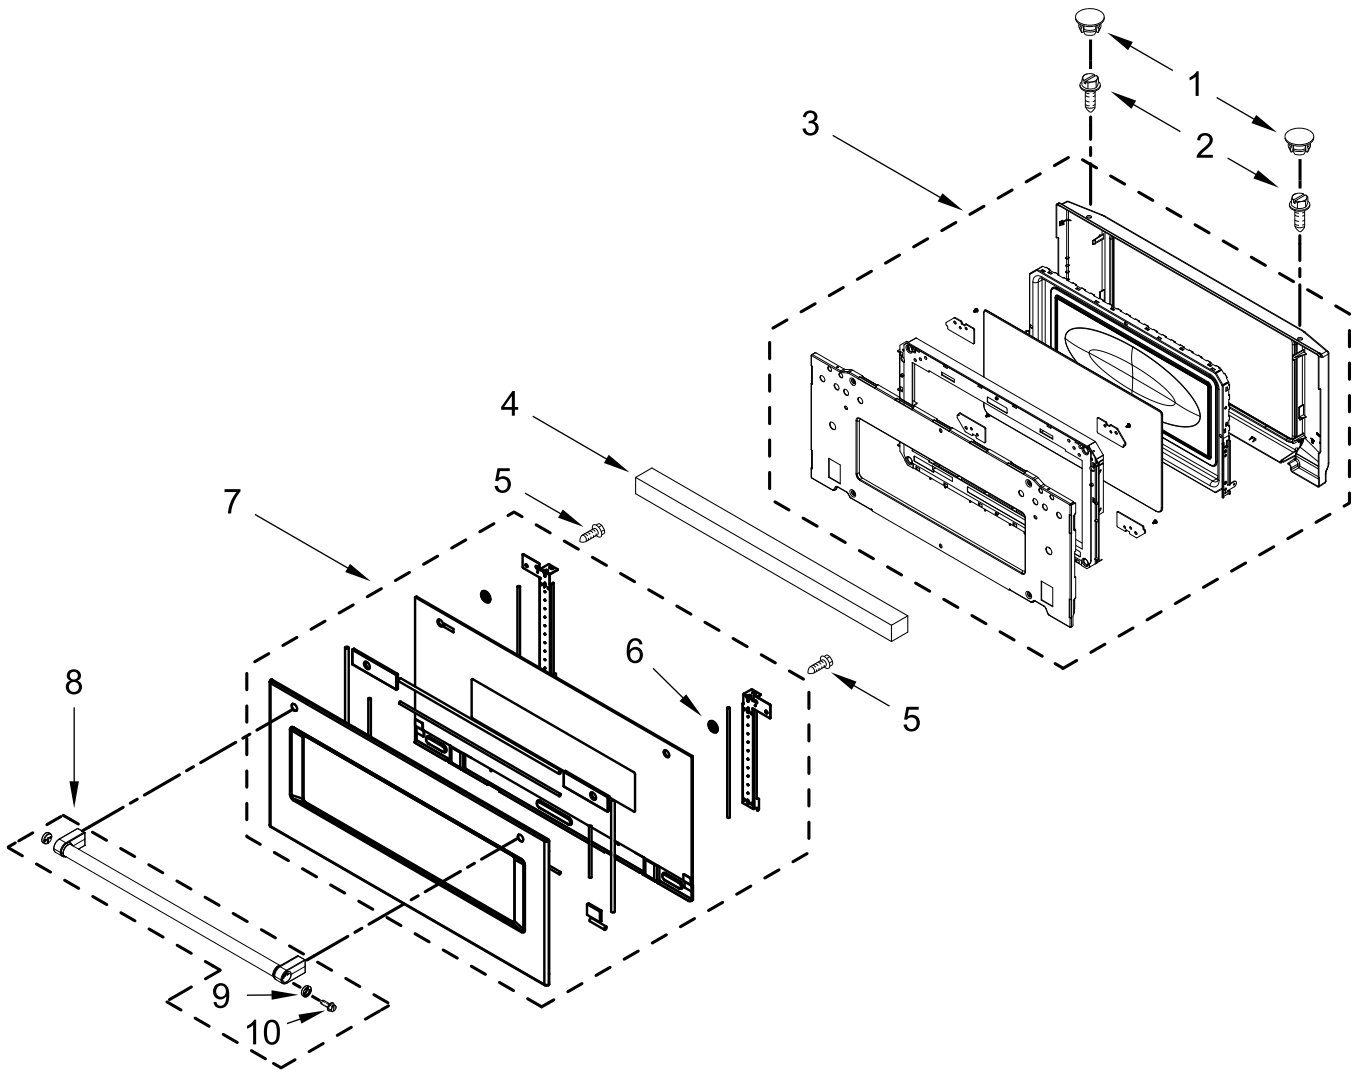

KitchenAid®

ELECTRIC COMBO WALL OVEN

MODELS:

KOCE900HSS23 (Stainless)

KOCE900HBS23 (Black Stainless)

CONTROL PANEL PARTS

CONTROL PANEL PARTS

<u>Illus. No.</u>	<u>Part No.</u>	<u>Description</u>	<u>Illus. No.</u>	<u>Part No.</u>	<u>Description</u>	<u>Illus. No.</u>	<u>Part No.</u>	<u>Description</u>
1		Literature Parts	9	4450118	Nut	18	W11409842	Antenna
	W11382204	Owner's Manual	10	W10655463	Bracket, Blower (Left)			FOLLOWING PARTS NOT ILLUSTRATED
	W11382210	Quick Start Guide		W10655462	Bracket, Blower (Right)		W11659375	Harness, Main
	W11423746	Tech Sheet					W11319486	Harness, Signal
2		Assembly, Console	11	4451758	Block, Foam		W11264646	Harness, Door Latch
	W11304146	Stainless	12		Skin, Control Panel		W11356990	Harness, Communication
	W11304148	Black Stainless		W10588740	Stainless			
3	W10850871	Control (Copernicus)		W10776407	Black Stainless		W11356991	Harness, Ground Console Combo
4	W10890118	Appliance Manager, Expansion	13	W11171004	Cover, Combo Chassis Back Duct			
5	W11397930	Blower	14	W11166802	Divider, Chassis Back		313438	Clip, Harness
6	W10655467	Chassis, Combo Side	15	W10318158	Chassis, Cover Top Front 30 IN		4450800	Screw, Grounding
7	W10588732	Chassis, Cover Top Back 30 IN	16	W10681157	Cover, Combo Blower		4448664	Clamp, Conduit
8	7101P426-60	Screw	17	W11339492	Screw (Black)		W11394923	Bag, Hardware

MICROWAVE DOOR PARTS

MICROWAVE DOOR PARTS

<u>Illus.</u> <u>No.</u>	<u>Part No.</u>	<u>Description</u>	<u>Illus.</u> <u>No.</u>	<u>Part No.</u>	<u>Description</u>	<u>Illus.</u> <u>No.</u>	<u>Part No.</u>	<u>Description</u>
1	8304588BL	Cap, Screw	6	W10319024	Washer, Door	9	W10551026	Medallion, Handle
2	7101P338-60	Screw	7		Door Assembly	10	W10656499	Screw
3	W11639555	Inner Door Assembly		W11300490	Stainless			
4	W10359769	Foam, Door Handle		W11300496	Black Stainless			
5	W11317731	Screw (Black)	8		Handle Assembly			
				W11241572	Stainless			