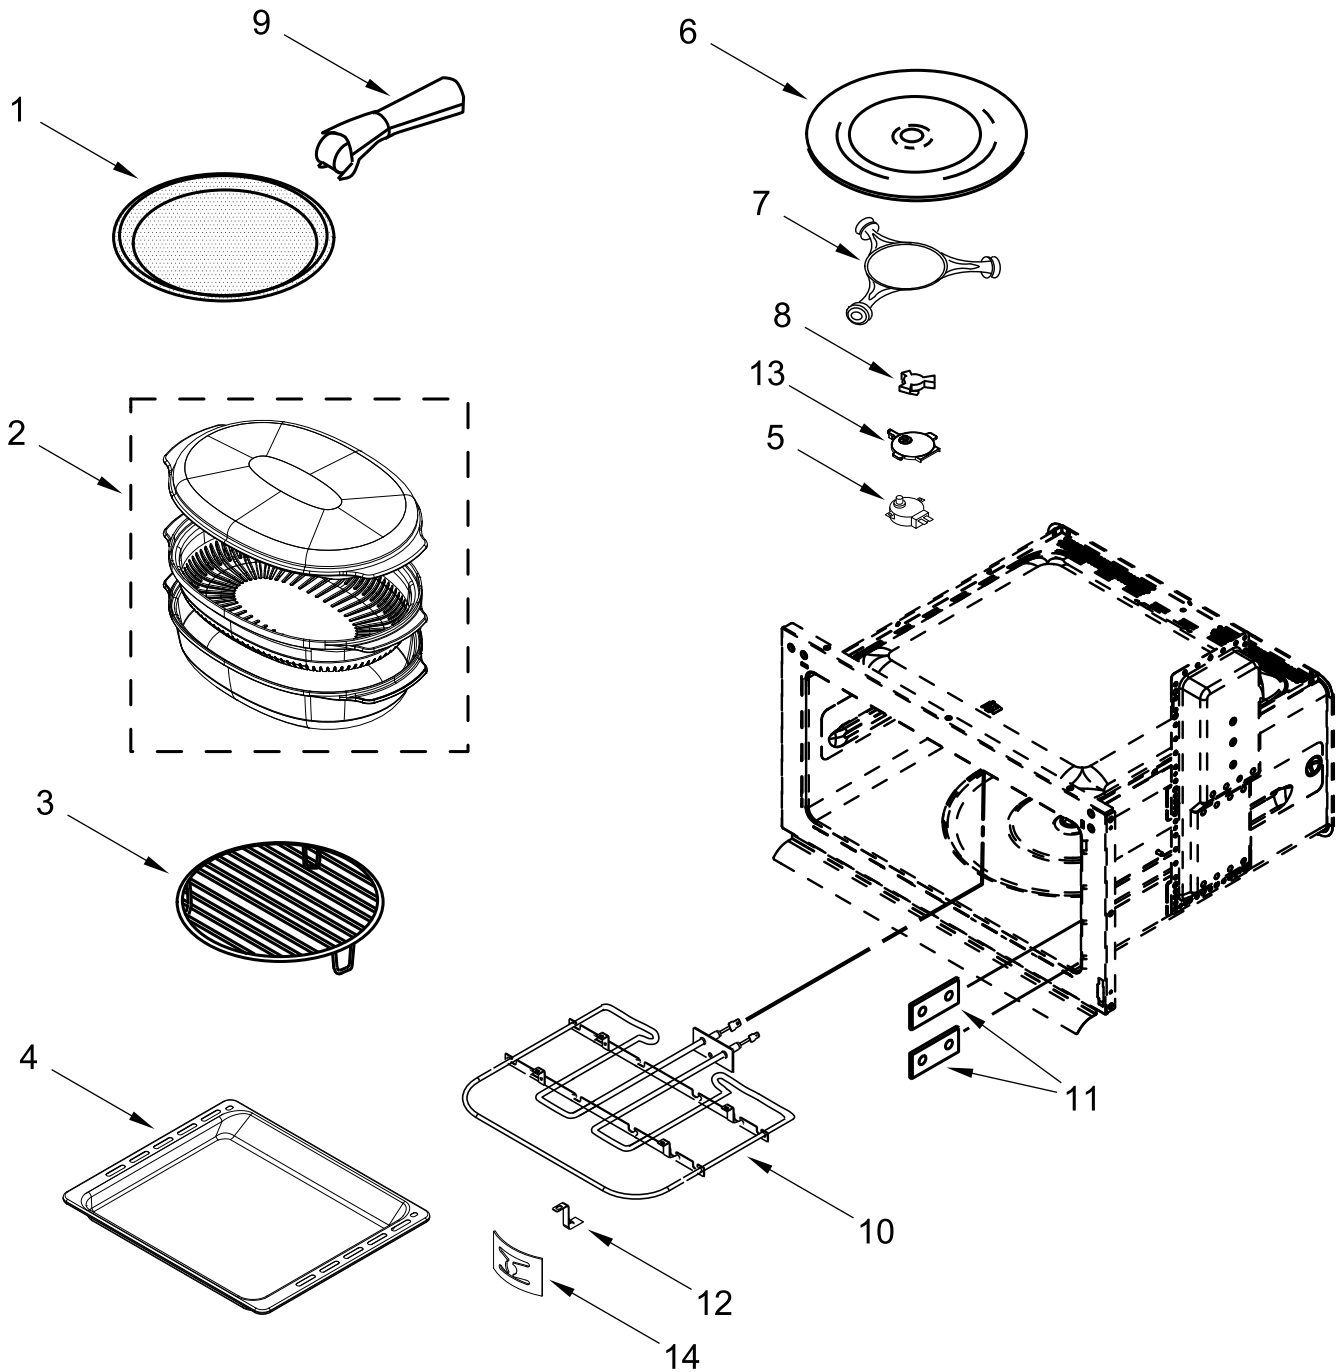

INTERNAL MICROWAVE PARTS

INTERNAL MICROWAVE PARTS

<u>Illus.</u> <u>No.</u>	<u>Part No.</u>	<u>Description</u>	<u>Illus.</u> <u>No.</u>	<u>Part No.</u>	<u>Description</u>	<u>Illus.</u> <u>No.</u>	<u>Part No.</u>	<u>Description</u>
1	461968977491	Plate, Crisp	7	W10367316	Ring, Turntable	13	461967753742	Adapter, Turntable Motor
2	W10796139	Steamer	8	W10545578	Drive, Turntable	14	252262898008	Support, Spring Lock Grill
3	W10748279	Rack, Low Convection	9	461968929542	Handle, Pan			
4	W10750839	Plate, Baking	10	W10387651	Element, Grill			
5	461967848971	Motor, Turntable	11	461967451001	Plate, Cover			
6	W11340343	Turntable	12	461967753871	Support, Element